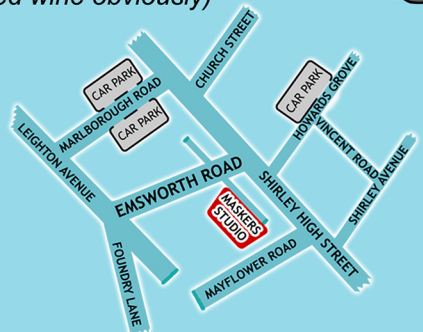

maskers.org.uk

Find us on
Facebook

@MaskersTheatre